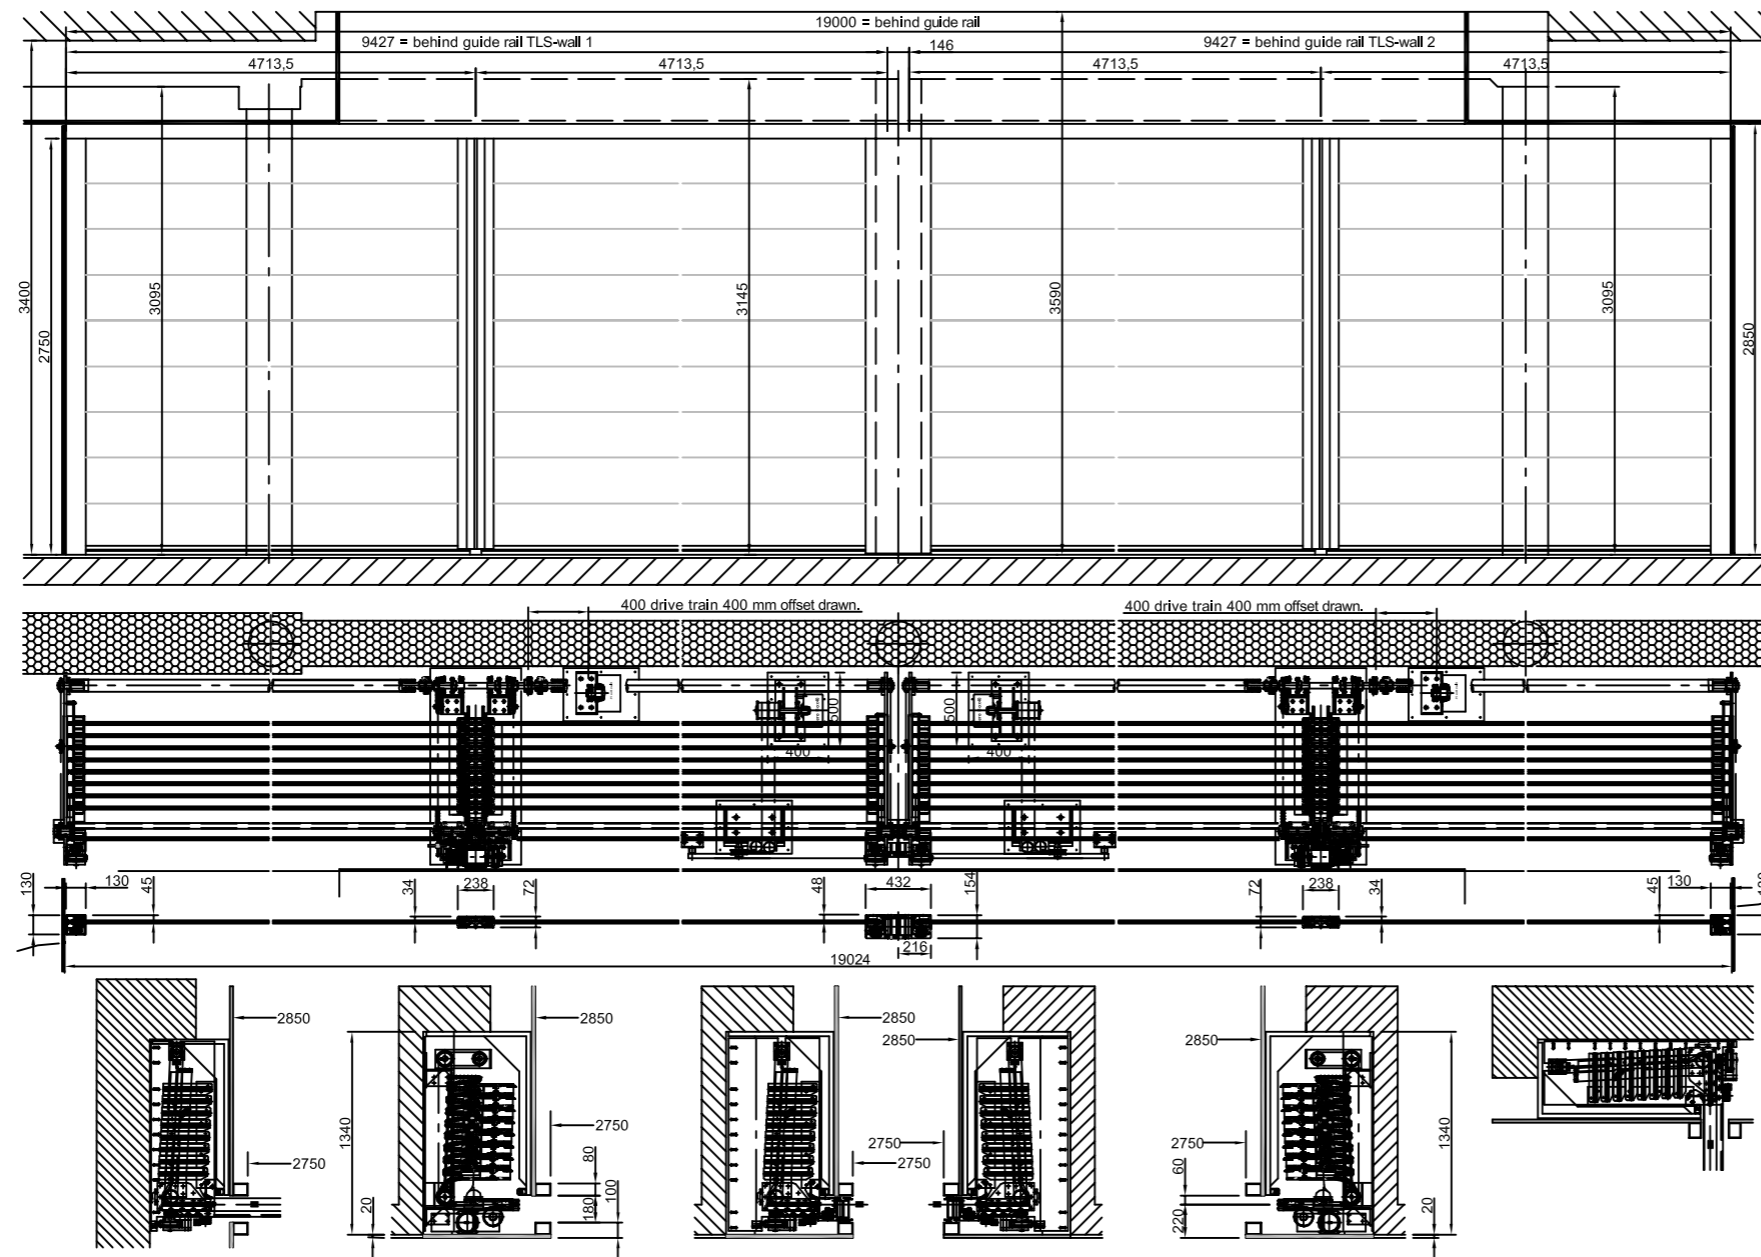

**Drive train**  
2x GG/2-398, 9 panels  
Dimensions in mm  
Scale 1:10

**Drive train**  
2x GG/2-398 TLS with pivot railing  
2x GG/2-398 , 9 panels  
Dimensions in mm  
Scale 1:50

**Telescopic railing**  
TLS-U-side  
Dimensions in mm  
Scale 1:1

**Guide rail**  
Dimensions in mm  
Scale 1:1