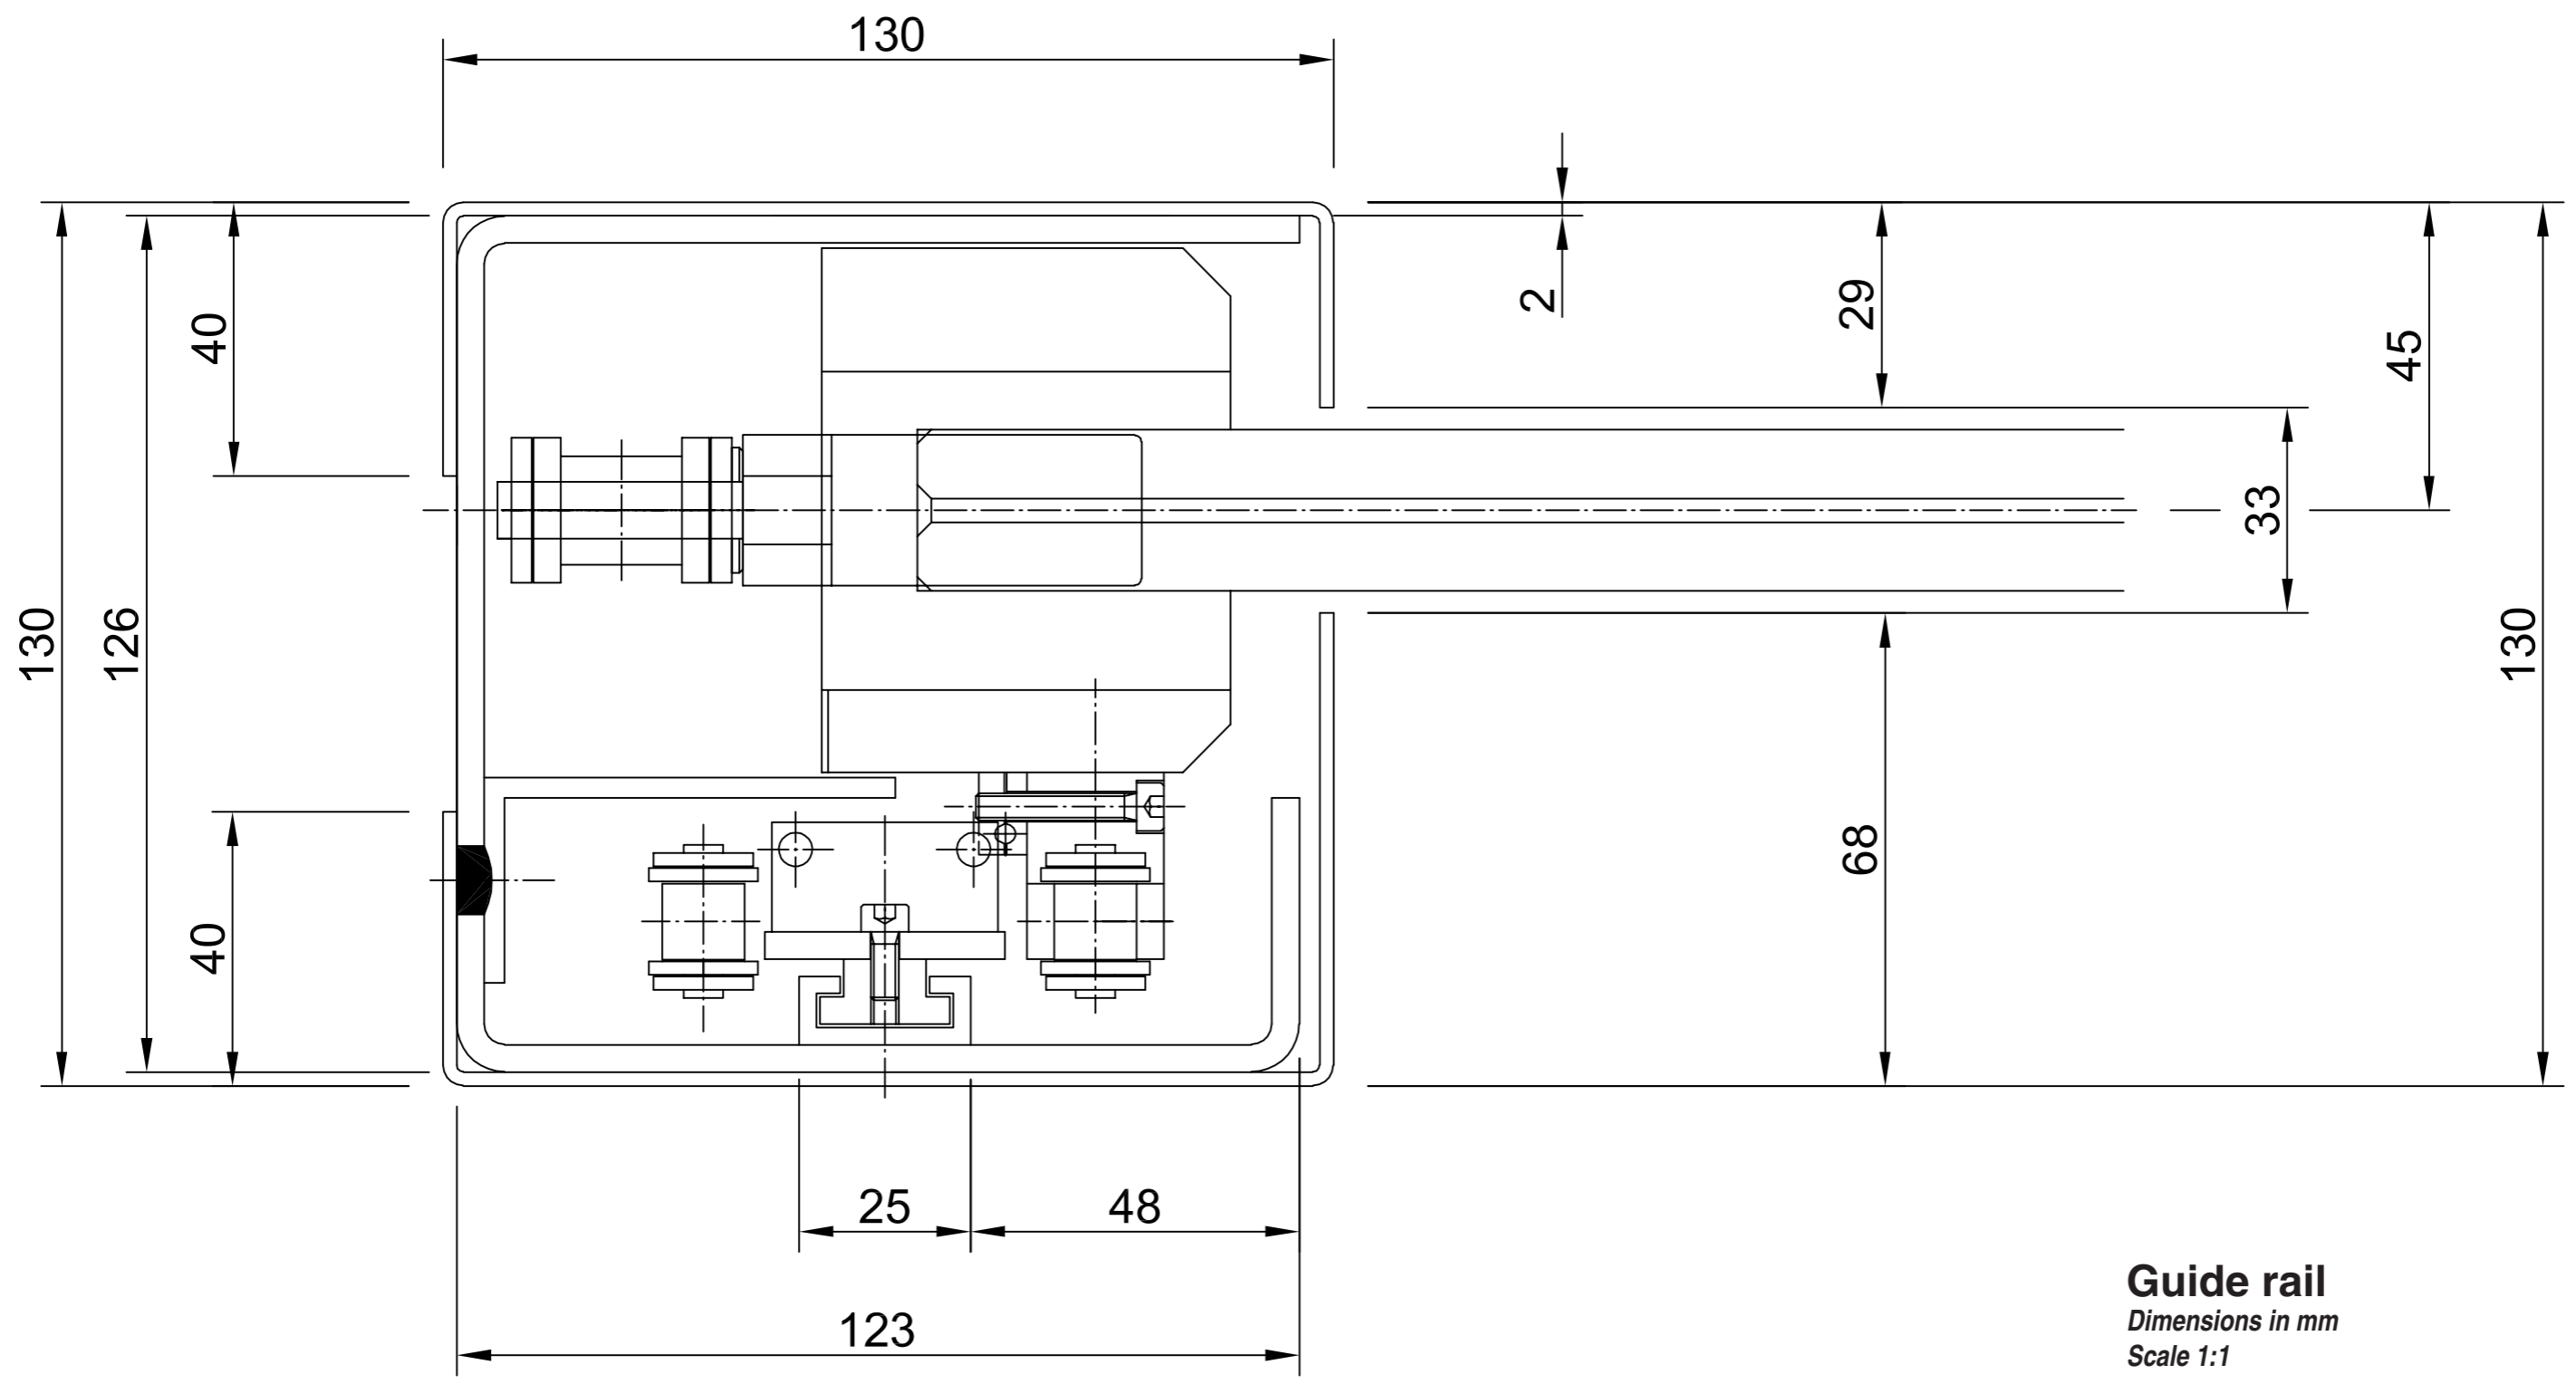

**Drive train**  
2x GG/2-398, 9 panels  
Dimensions in mm  
Scale 1:10

**Drive train**  
2x GG/2-398 TLS with pivot railing  
2x GG/2-398 , 9 panels  
Dimensions in mm  
Scale 1:50

**Telescopic railing**  
TLS-U-side  
Dimensions in mm  
Scale 1:1

**Guide rail**  
Dimensions in mm  
Scale 1:1